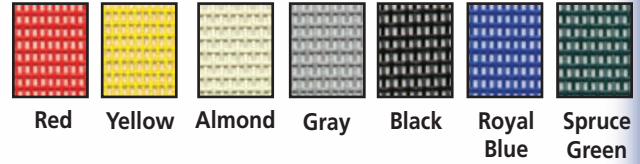

Custom Made For Your Trailer in the U.S.A.

★ TRAILER DOORS ★ STRIP DOORS ★ VINYL DOORS ★ MESH DOORS ★ MESH DOORS ★ VINYL DOORS ★ STRIP DOORS ★

★ TRAILER DOORS ★ STRIP DOORS ★ VINYL DOORS ★ MESH DOORS ★ MESH DOORS ★ VINYL DOORS ★ STRIP DOORS ★

Vinyl & Mesh Doors

Sliding Vinyl Doors

- Available in 7 Colors
- Fire Retardant Meeting NFPA 701 & California State Marshall Standard
- Water Repellent, Mildew & Rot Resistant
- 18 oz Vinyl With 40 mil Clear PVC

Sliding Mesh Doors

- Provide 65% Shade Factor
- Available in 7 Colors
- 17 x 11 Pre-coated Woven Polyester Mesh (11oz/yd)
- Rot, Tear & Mildew Resistant

Stainless steel wall bracket with keyhole slot fastens door to trailer side to prevent wind blow out. A simple lift and up motion is used to engage or disengage the door.