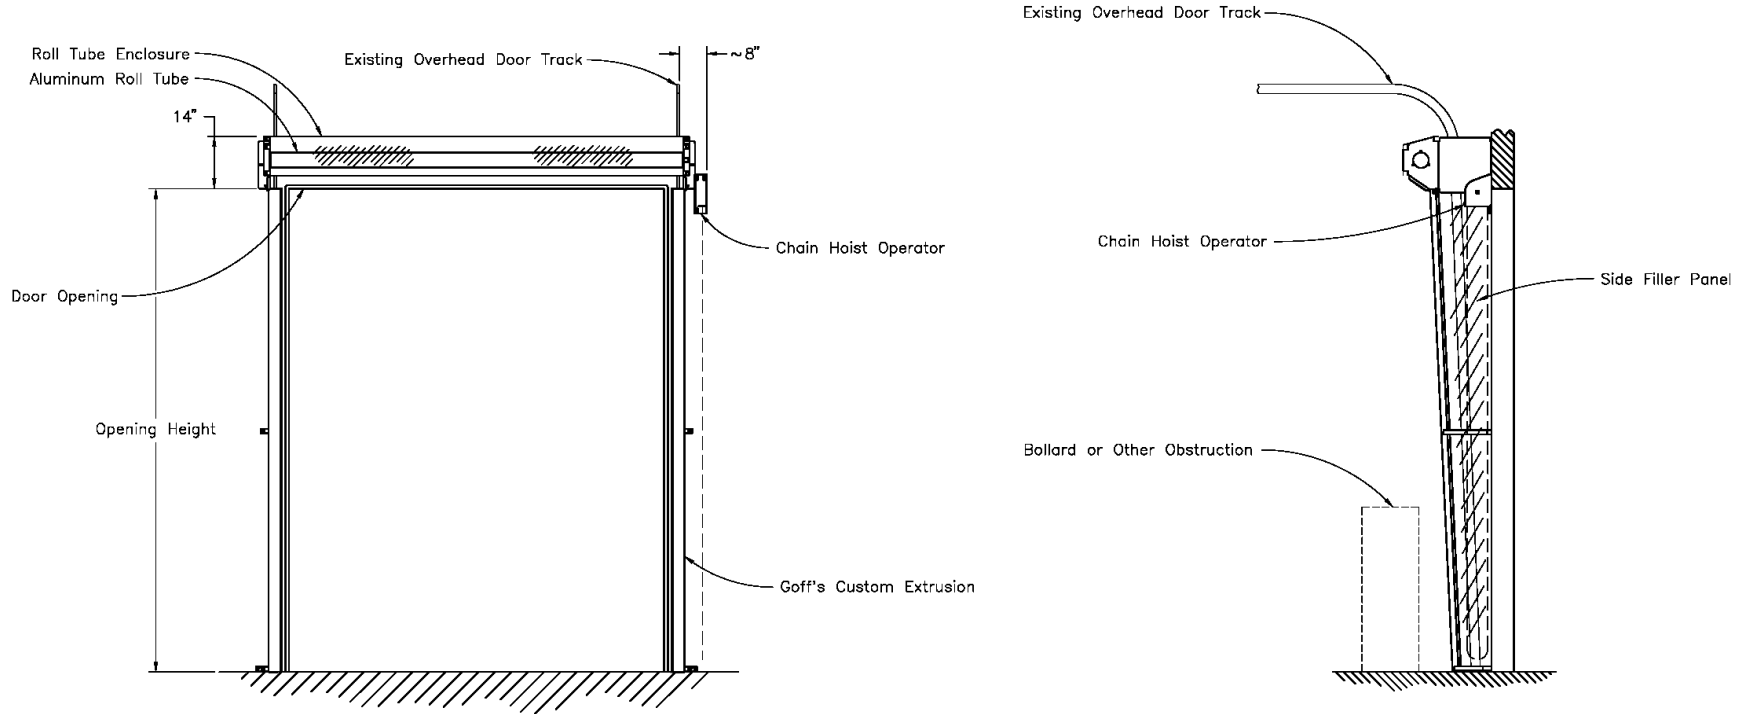

PLEASE NOTE: IF FULL HEIGHT OF DOOR OPENING IS REQUIRED, ORDER DOOR 4" HIGHER THAN OPENING HEIGHT