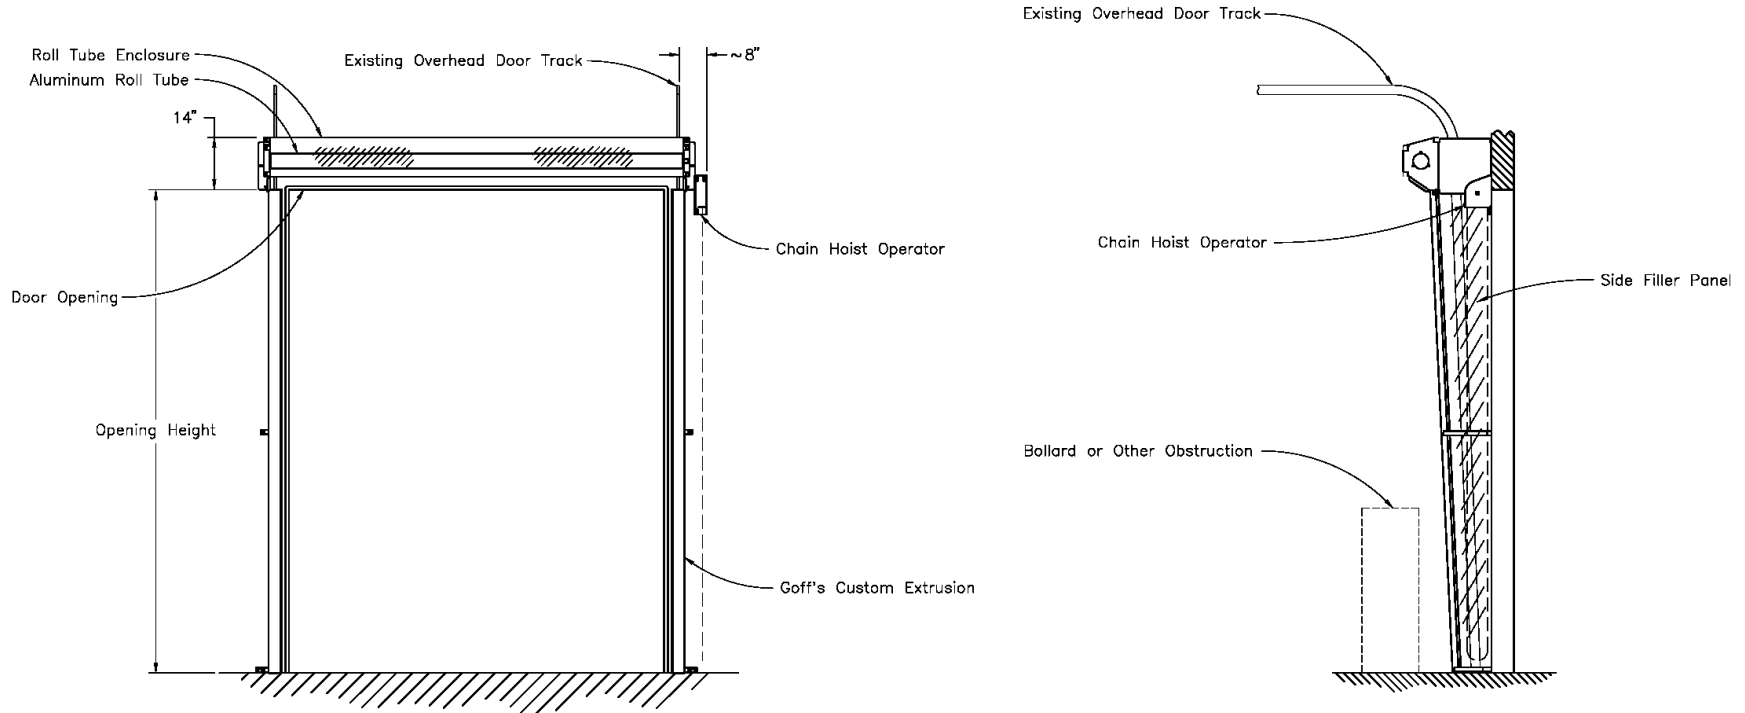

PLEASE NOTE: IF FULL HEIGHT OF DOOR OPENING IS REQUIRED, ORDER DOOR 4" HIGHER THAN OPENING HEIGHT