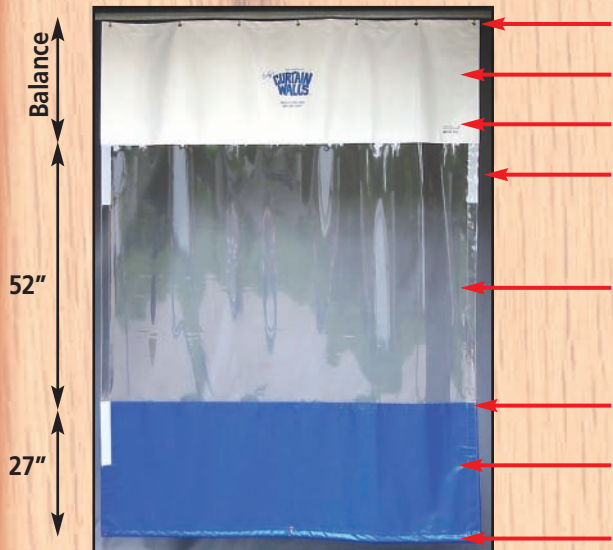

Curtains are nearly 1/3 the cost of a permanent wall!

**FLEXIBLE:**

Rolls out of the way on a track and roller system.

**DURABLE:**

Fire proof, water proof, mildew and rot resistant.

*Goff's Curtain Walls create a cleaner, safer work environment and increase productivity by enabling workshops to MAXIMIZE usable space!*

## Materials & Construction

Goff's Original Curtain Walls are constructed with a combination of some of the finest industrial vinyls available. The upper and lower opaque, PVC sections are 14 oz. per square yard, reinforced with a polyester 9 x 9 x 1300 denier weft inserted scrim which is laminated into the fabric to give the curtain a high tear and tensile strength without sacrificing flexibility. Curtains are flame retardant meeting NFPA 701 and California State Fire Marshall Standard.

- #2 Brass Tooth Grommets on 1' Centers
- 14 oz. Reinforced Vinyl White Top Section
- All Seams Double Lock Stitched
- Hook & Loop Fasteners Allow Adjacent Panels To Be Easily Attached To One Another
- 20 mil. Double Polished Clear Window Section
- All Sections Joined Together Using Mildew/Rot Resistant Thread
- 14 oz. Reinforced Colored Vinyl Section (your choice of over 12 different colors)
- Chain Weighted Lower Hem