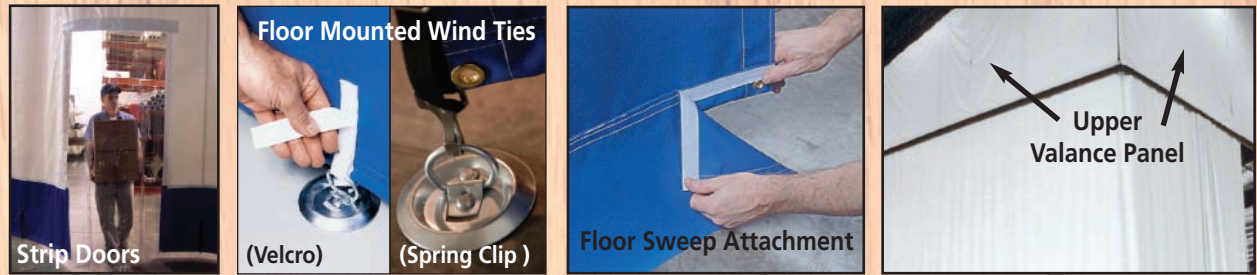

Accessories