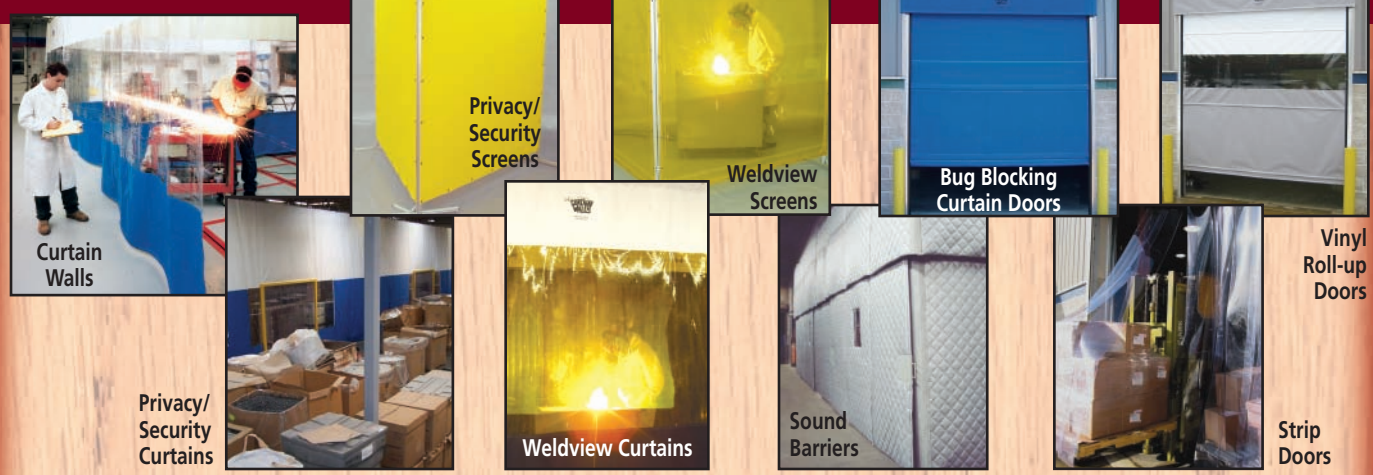

Goff's Other Products

Distributed By

Goff's Enterprises, Inc., 1228 Hickory Street, Pewaukee, WI 53072
E-mail: sales@goffscw.com • www.goffscurtainwalls.com
Phone: (262) 691-4998 • 800-234-0337; Fax (262) 691-3255 • 800-959-0170