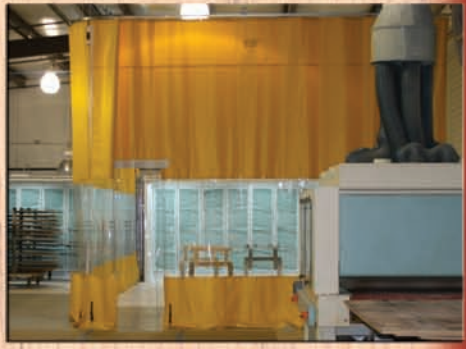

Curtains are nearly 1/3 the cost of a permanent wall!

**FLEXIBLE:**

Rolls out of the way on a track and roller system.

**DURABLE:**

Fire proof, water proof, mildew and rot resistant.

*Goff's Curtain Walls create a cleaner, safer work environment and increase productivity by enabling workshops to MAXIMIZE usable space!*

## Materials & Construction

Goff's Original Curtain Walls are constructed with a combination of some of the finest industrial vinyls available. The upper and lower opaque, PVC sections are 14 oz. per square yard, reinforced with a polyester 9 x 9 x 1300 denier weft inserted scrim which is laminated into the fabric to give the curtain a high tear and tensile strength without sacrificing flexibility. Curtains are flame retardant meeting NFPA 701 and California State Fire Marshall Standard.

- #2 Brass Tooth Grommets on 1' Centers
- 14 oz. Reinforced Vinyl White Top Section
- All Seams Double Lock Stitched
- Hook & Loop Fasteners Allow Adjacent Panels To Be Easily Attached To One Another
- 20 mil. Double Polished Clear Window Section
- All Sections Joined Together Using Mildew/Rot Resistant Thread
- 14 oz. Reinforced Colored Vinyl Section (your choice of over 12 different colors)
- Chain Weighted Lower Hem