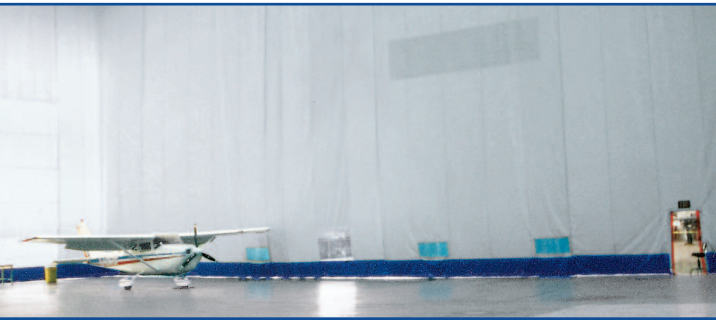

Finally . . . A Cost Effective Way To Divide Hangar Space!

Goff's Aero-Curtain has proven to be a highly effective and economical way to confine operations often performed within aircraft hangars. *The Aero-Curtain alternative* to installing expensive pre-fabricated maintenance completion booths has already saved companies literally hundreds of thousands of dollars!!

Goff's Enterprises is proud to have been pioneers in bringing the "Curtain Concept" to many diverse industries, increasing productivity with each new market uncovered. Give us a call and we'll show you how the Aero-Curtains can do the same for you!

Goff's Aero-Curtains are Ideal for:

- ☐ Painting Operations
- ☐ Blasting Operations
- ☐ Wash Bays
- ☐ Maintenance Bays
- ☐ Separating Work Areas

Let Our Aero-Curtain Design Experts Create a Custom Curtain Enclosure For You!

800-234-0337 / (262) 691-4998
www.goffscurtainwalls.com