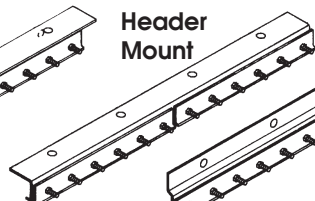

Ceiling Support Hardware

Track Splice Ceiling
Part 10284

Curved Track
Ceiling
Part 10292

Track Bracket
Right Angle Ceiling
Part 10276

Track Bracket
3 Way Ceiling
Part 10280

Track Bracket
Ceiling
Part 10286

Floor Support Hardware

Base Plate
Part 10312
Part 10313

Track Splice
Floor
Part 10305

Curve
Track Floor
Part 10314

Column
6'-Part 10306
7'-Part 10307
8'-Part 10308
9'-Part 10309
10'-Part 10310

Track Bracket
Right Angle
Floor
Part 10304

Track Bracket
3 Way Floor
Part 10303

Strip Door Hardware

Call for Proper Part Number.
Available in Galvanized
Aluminum or
Stainless Steel.

Universal Mount

Header
Mount

Wall
Mount

Rollaway & Sliding Hardware

Available in
Galvanized
Aluminum or
Stainless Steel.

Hinged
Trolley

Sliding
Trolley