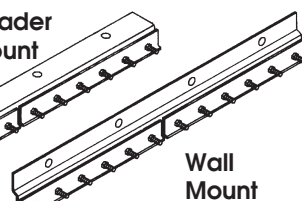

Ceiling Support Hardware

Track Splice Ceiling
Part 10284

Curved Track
Ceiling
Part 10292

Track Bracket
Right Angle Ceiling
Part 10276

Track Bracket
3 Way Ceiling
Part 10280

Track Bracket
Ceiling
Part 10286

Floor Support Hardware

Base Plate
Part 10312
Part 10313

Track Splice
Floor
Part 10305

Curve
Track Floor
Part 10314

Column
6'-Part 10306
7'-Part 10307
8'-Part 10308
9'-Part 10309
10'-Part 10310

Track Bracket
Right Angle
Floor
Part 10304

Track Bracket
3 Way Floor
Part 10303

Strip Door Hardware

Call for Proper Part Number.
Available in Galvanized
Aluminum or
Stainless Steel.

Universal Mount

Header
Mount

Wall
Mount

Rollaway & Sliding Hardware

Available in
Galvanized
Aluminum or
Stainless Steel.

Hinged
Trolley

Sliding
Trolley