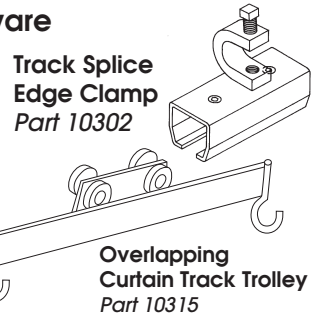

Track Splice
Edge Clamp
Part 10302

Overlapping
Curtain Track Trolley
Part 10315

Track & Accessories

Beam or Chain Support Hardware

Threaded Rod Support Hardware

Beam Flange Support Hardware