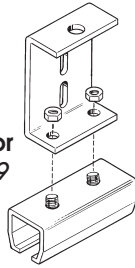

Track & Accessories

Track

Track Splice
Part 10272

Universal
Track
Connector
Part 11199

Roller Hook
Nylon Part 10278
Steel Part 10279

Curved Track
Part 10277

End Stop
Part 10273

Beam or Chain Support Hardware

Track Splice
Vertical
Part 10301

Threaded Rod Support Hardware

Track Splice
Threaded Rod
Part 10283

Track Bracket
Right Angle
Threaded Rod
Part 10290

Track Bracket
3 Way
Threaded Rod
Part 10291

Track Bracket
Threaded Rod
Part 10289

Beam Flange Support Hardware

Track Bracket
3 Way Edge
Clamp
Part 10297

Track Bracket
Right Angle
Edge Clamp
Part 10299

Track Splice
Edge Clamp
Part 10302

Overlapping
Curtain Track Trolley
Part 10315

Wall & End Mount Hardware