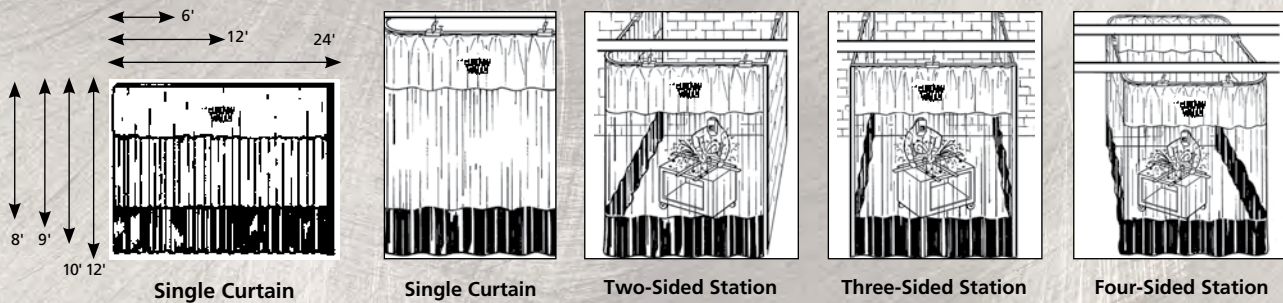

Warranty: Goff's warrants all curtain wall systems from failure in normal use due to defects in material or workmanship for a period of five years from date of purchase. Lifetime warranty on all track and roller hardware. Goff's Enterprises, Inc. may elect to repair or replace defective or damaged goods.

Goff's Other Products

Goff's Product line includes a variety of custom made vinyl products.

Other products include High Performance Vinyl & Mesh Doors, Roll-up Curtains, Outdoor & Super Exterior Curtains, Climate Control Curtains, Welding Curtains, Strip Doors, Welding Screens, Privacy Screens, Noise Control Curtains & Screens, Trailer Doors, Manual Bug Blocking Doors, Food Processing Curtains, & More!