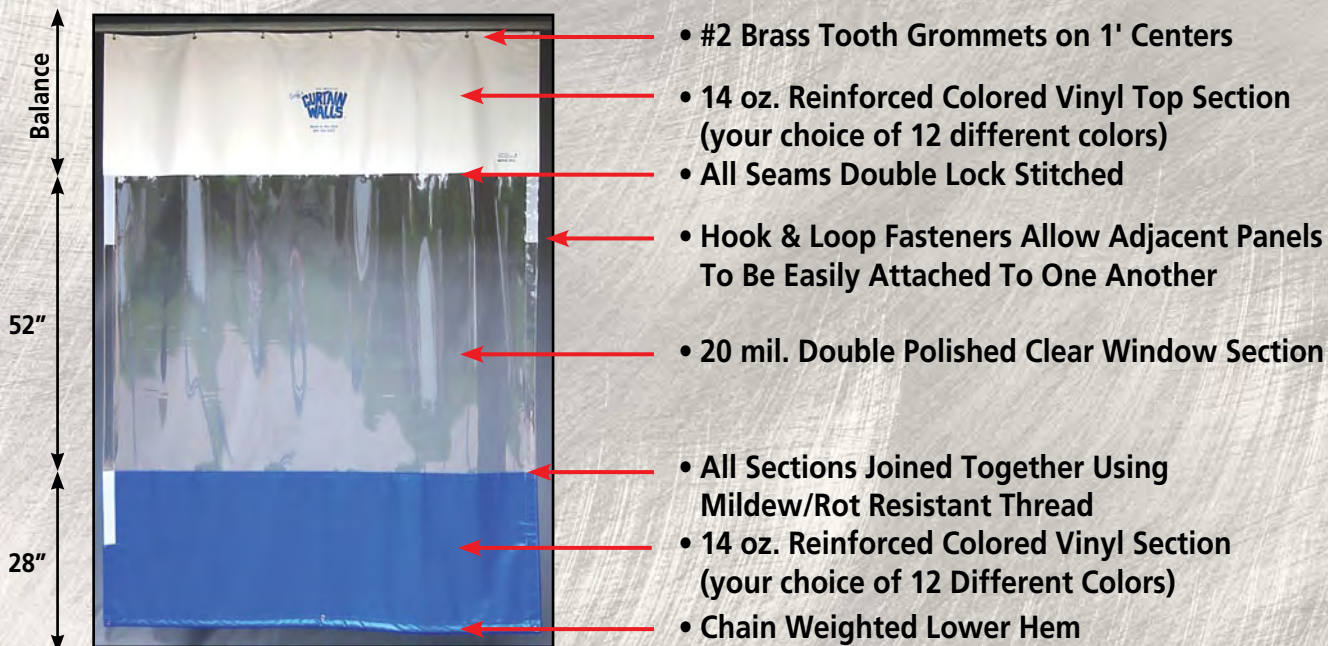

Materials, Construction & Sizes

Goff's Curtain Walls are Custom Made for each Application.

Curtains can be made in any length up to 100' high and in any layout.