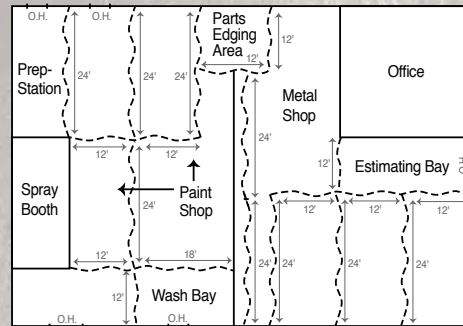

**Vinyl Mesh** – 11 oz. 17x11 Mesh Scrim Available for improved airflow.

**Custom Logos** – Personalize your curtain with your company logo or slogan. Custom priced based on size, colors and quantity.

• Body Shop Curtains • Wash Bay Curtains • Prep Area Curtains • Estimating Bays •

Single Curtains or Multi-Sided Stations

Body Shop Layout Example

## Stock Curtains

**Goff's also has Stock Sizes available ready to ship within 24 Hours!**

Stock Curtains are available in 6', 12', and 24' wide sections and available in 8', 9', 10', and 12' heights and come complete with mounting hardware.