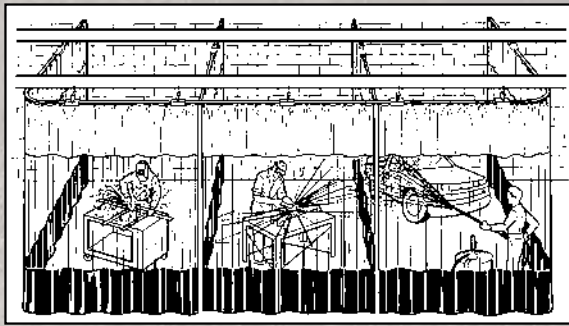

Single Curtains or Multi-Sided Stations